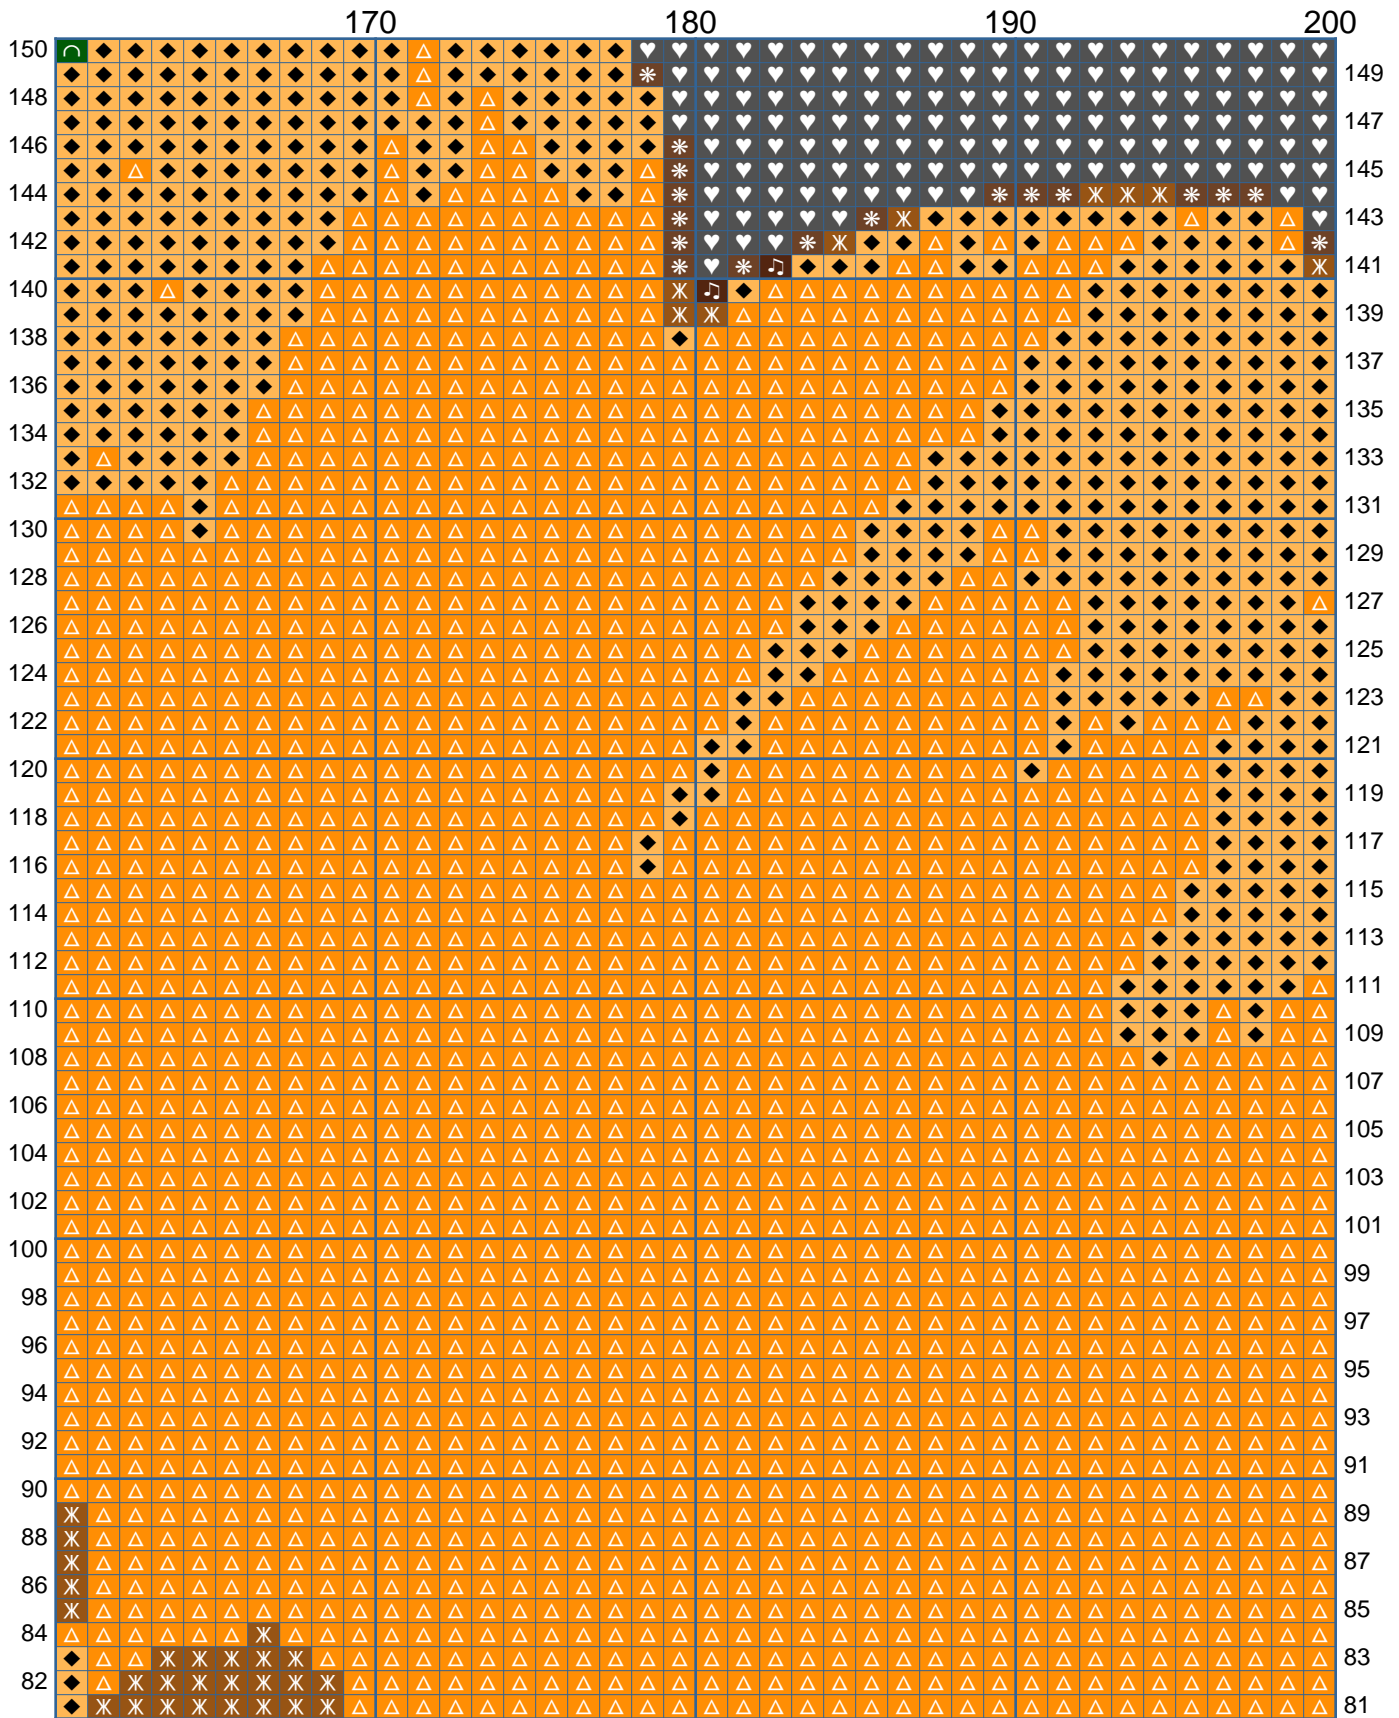

Yellow Flower Written Graph

Email: onlymuttix@gmail.com
Copyright: Muttix 2019
Stitch Counts: 200 wide x 150 high
Colors Used: 7
Notes: Single crochet with an I (5.5 mm) hook.

Symbol	Color	Count	Color Description
◆	Light Orange	6	3,400
△	Medium Orange	7	11,995
∩	Dark Green	14	3,053
⋈	Light Brown	30	3,381
*	Medium Brown	31	3,449
♪	Dark Brown	32	1,912
♥	Dark Gray	35	2,810

Chart Page Key

The chart below shows how all the previous pages fit together to create your final stitched work. The previous individual pages are numbered with a "Page" number in the upper right corner. This chart shows the final work with the page numbers over it.

Yellow Flower Written Graph

Email: onlymuttix@gmail.com
Copyright: Muttix 2019
Stitch Counts: 200 wide x 150 high
Colors Used: 7
Notes: Single crochet with an I (5.5 mm) hook.

Palette
Color **Count** **Color Name**