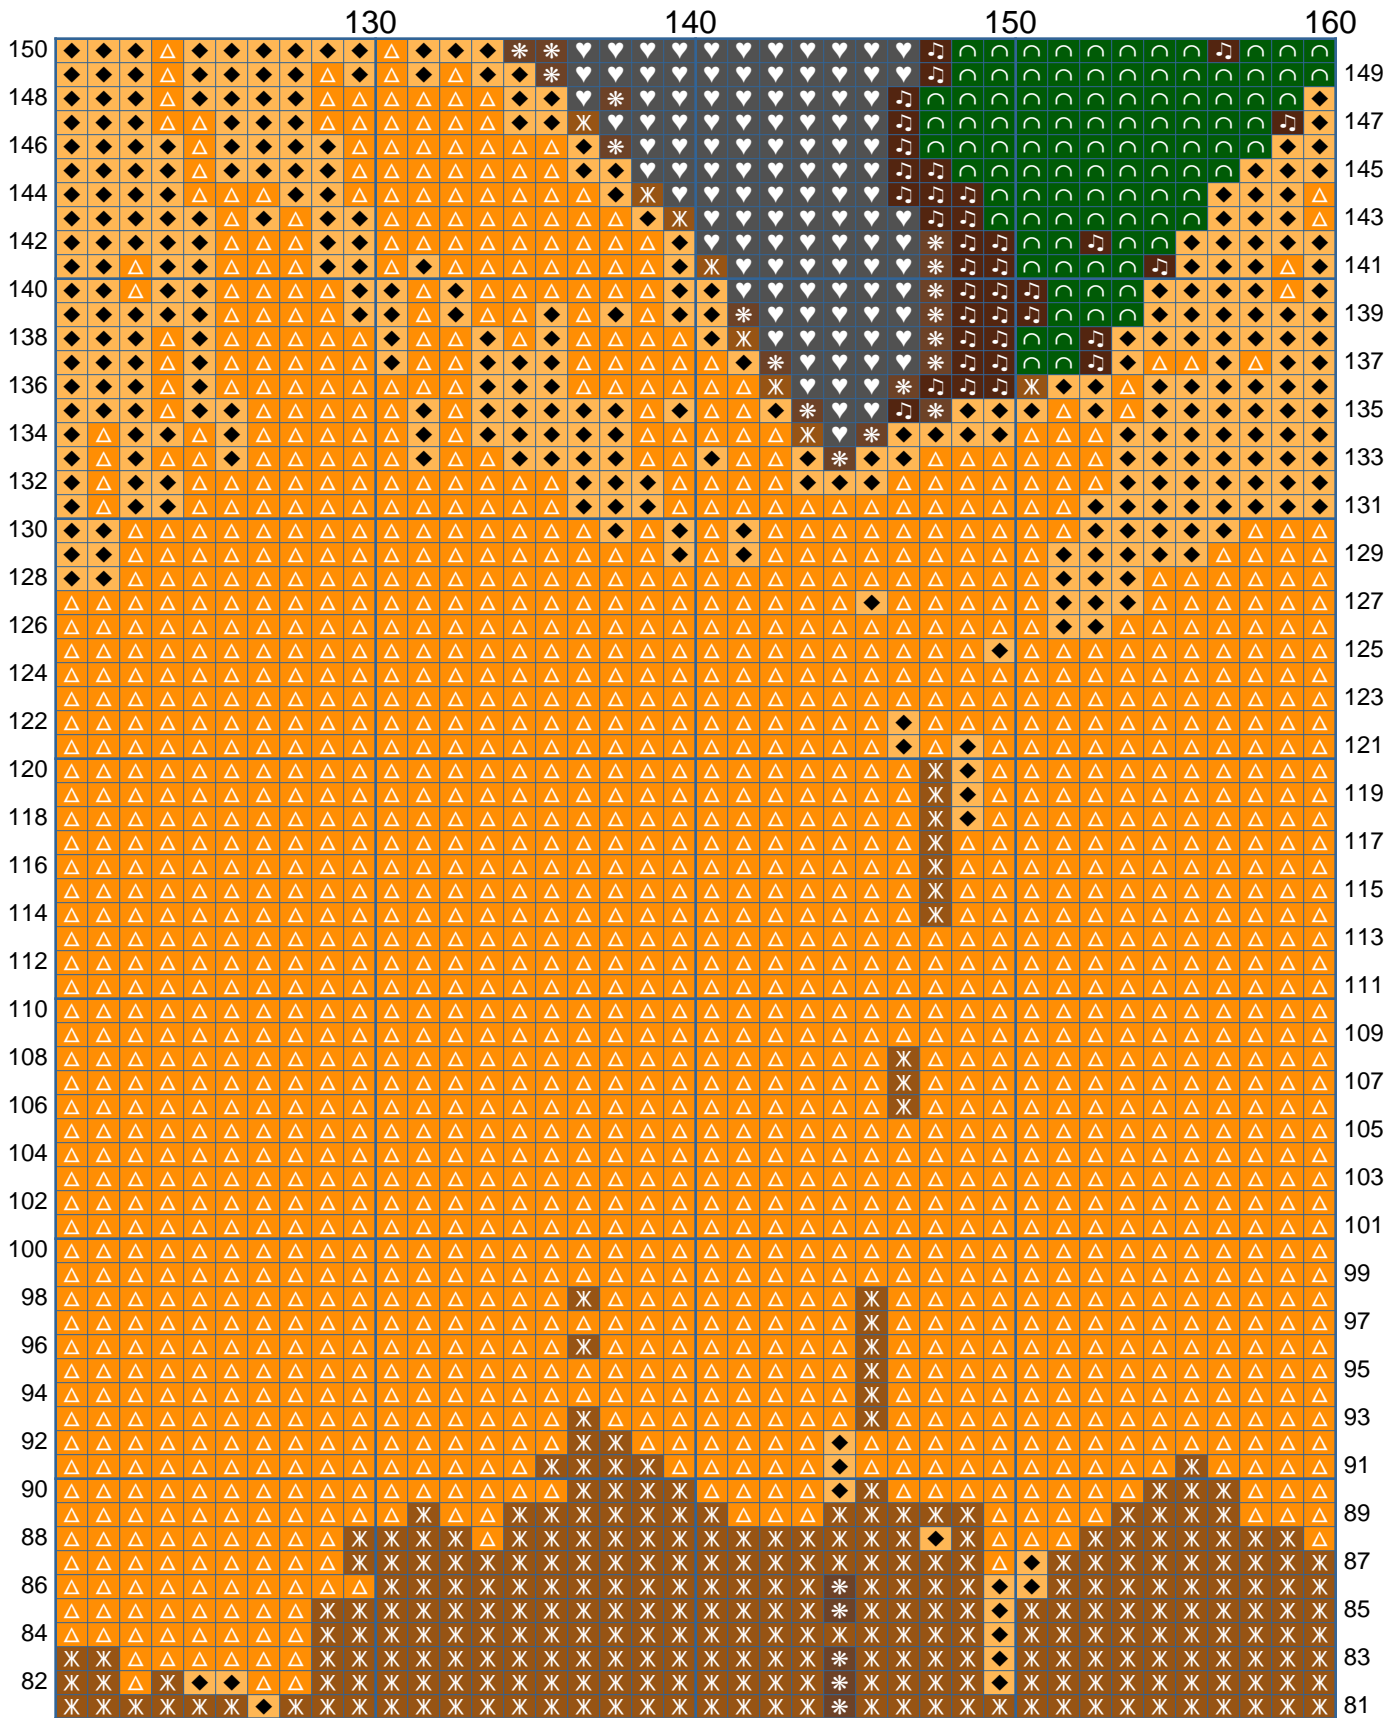

Yellow Flower Written Graph

Email: onlymuttix@gmail.com
Copyright: Muttix 2019
Stitch Counts: 200 wide x 150 high
Colors Used: 7
Notes: Single crochet with an I (5.5 mm) hook.

Symbol	Color	Count	Color Description
◆	Light Orange	6	3,400
△	Medium Orange	7	11,995
∩	Dark Green	14	3,053
⋈	Light Brown	30	3,381
*	Medium Brown	31	3,449
♪	Dark Brown	32	1,912
♥	Dark Gray	35	2,810

Chart Page Key

The chart below shows how all the previous pages fit together to create your final stitched work. The previous individual pages are numbered with a "Page" number in the upper right corner. This chart shows the final work with the page numbers over it.

Yellow Flower Written Graph

Email: onlymuttix@gmail.com
Copyright: Muttix 2019
Stitch Counts: 200 wide x 150 high
Colors Used: 7
Notes: Single crochet with an I (5.5 mm) hook.

Palette
Color **Count** **Color Name**