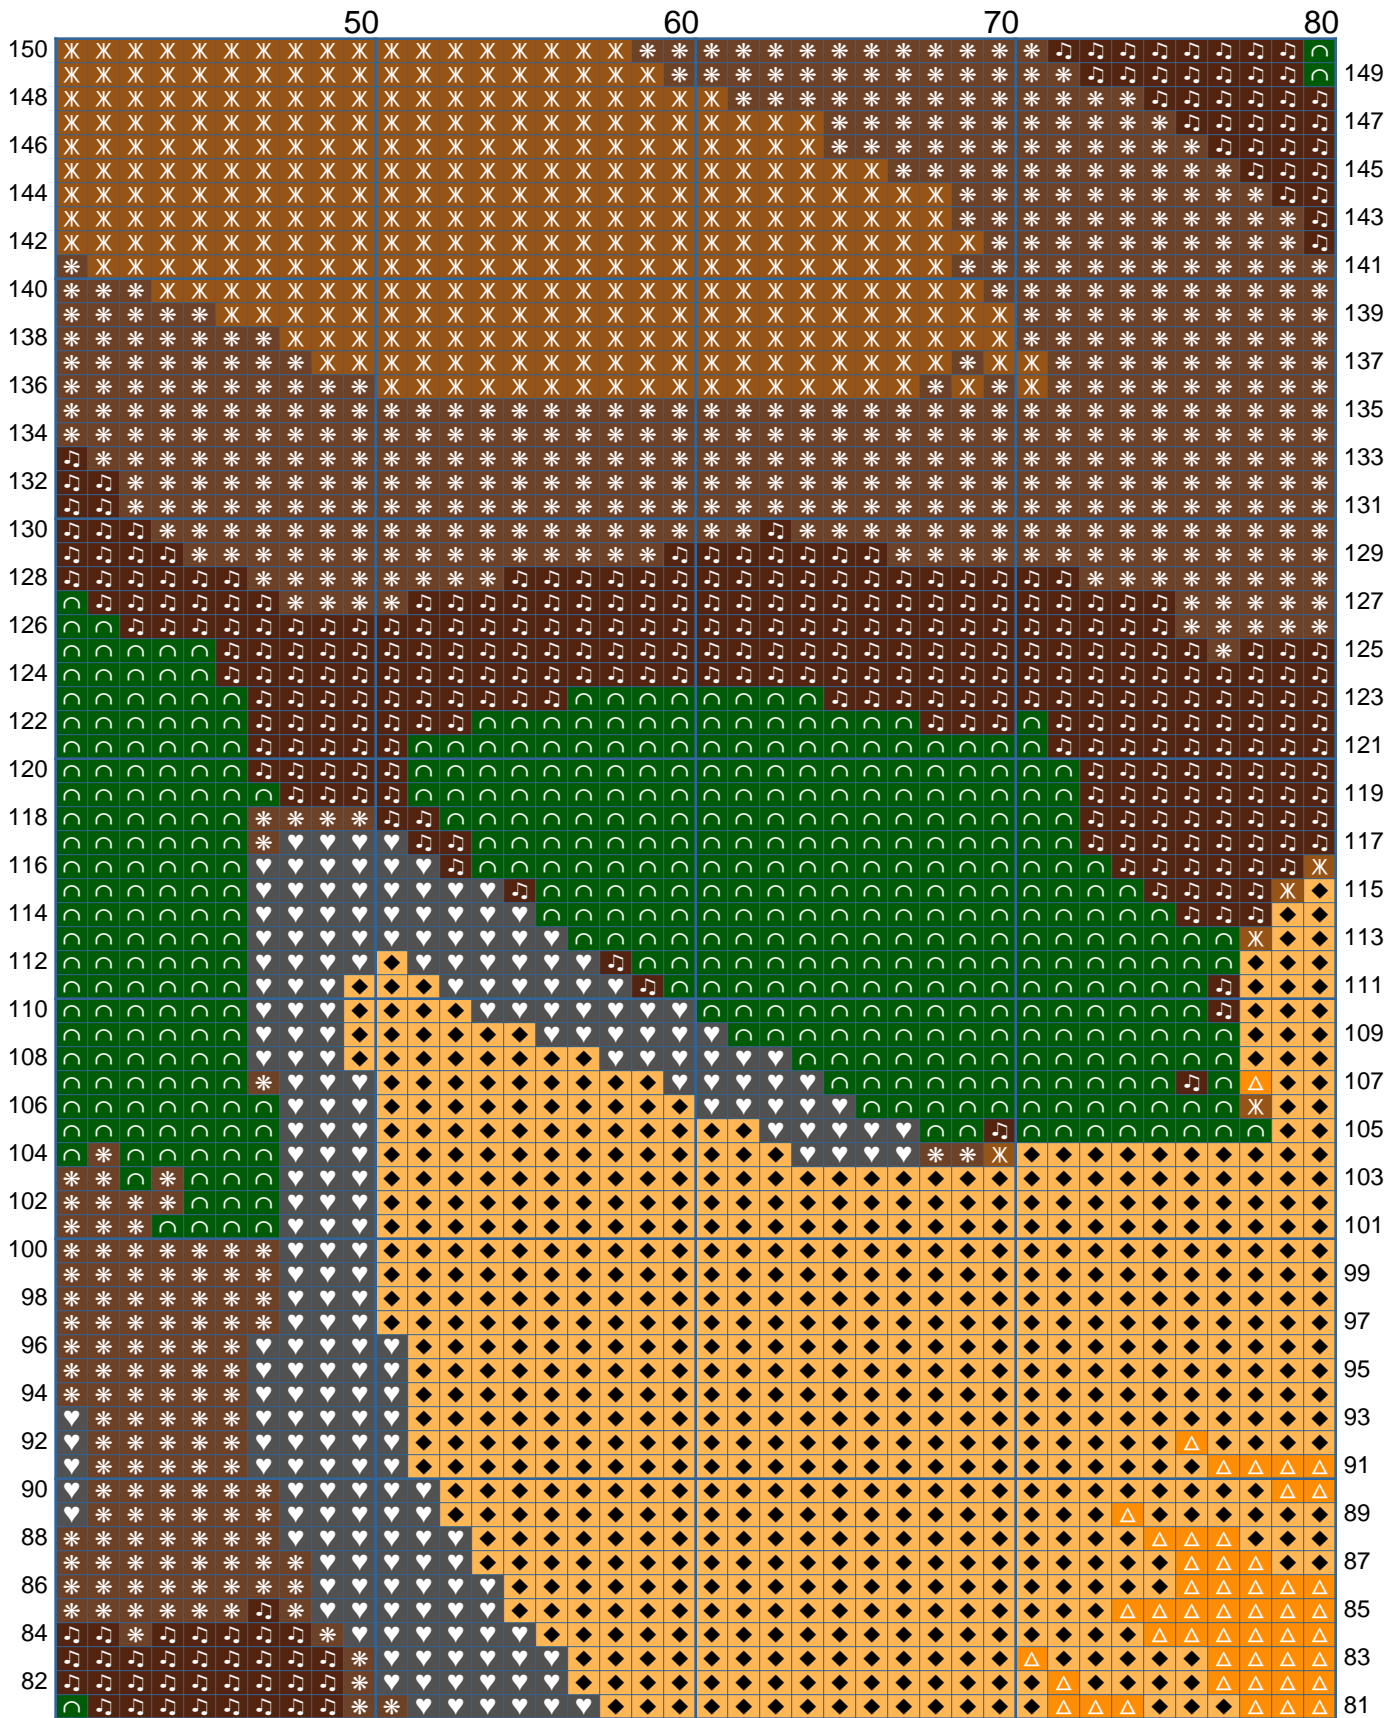

Yellow Flower Written Graph

Email: onlymuttix@gmail.com
Copyright: Muttix 2019
Stitch Counts: 200 wide x 150 high
Colors Used: 7
Notes: Single crochet with an I (5.5 mm) hook.

Symbol	Color	Count	Color Description
◆	Light Orange	6	3,400
△	Medium Orange	7	11,995
∩	Dark Green	14	3,053
⋈	Light Brown	30	3,381
*	Medium Brown	31	3,449
♪	Dark Brown	32	1,912
♥	Dark Gray	35	2,810

Chart Page Key

The chart below shows how all the previous pages fit together to create your final stitched work. The previous individual pages are numbered with a "Page" number in the upper right corner. This chart shows the final work with the page numbers over it.

Yellow Flower Written Graph

Email: onlymuttix@gmail.com
Copyright: Muttix 2019
Stitch Counts: 200 wide x 150 high
Colors Used: 7
Notes: Single crochet with an I (5.5 mm) hook.

Palette
Color **Count** **Color Name**