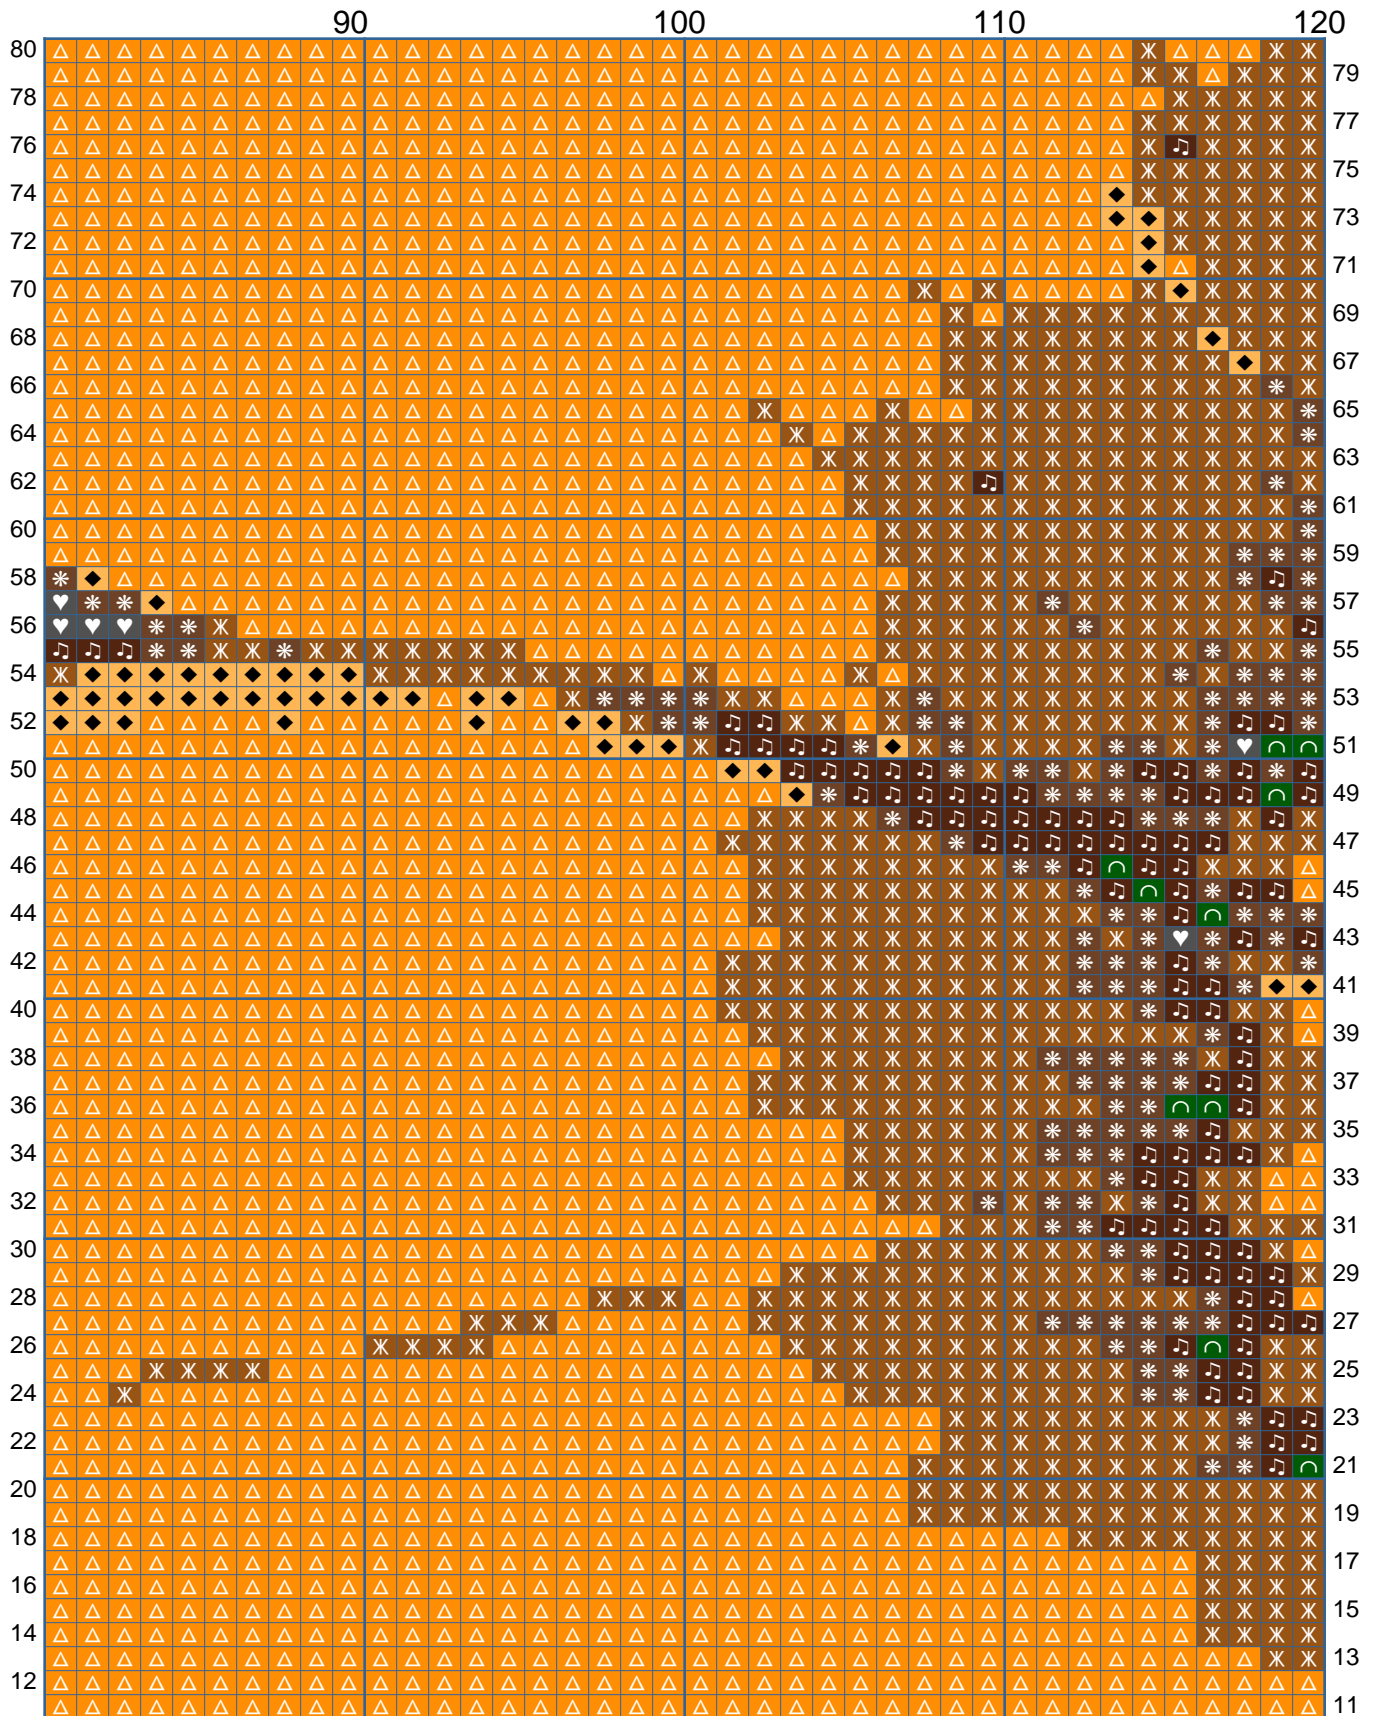

Yellow Flower Written Graph

Email: onlymuttix@gmail.com
Copyright: Muttix 2019
Stitch Counts: 200 wide x 150 high
Colors Used: 7
Notes: Single crochet with an I (5.5 mm) hook.

Symbol	Color	Count	Color Description
◆	Light Orange	6	3,400
△	Medium Orange	7	11,995
∩	Dark Green	14	3,053
⋈	Light Brown	30	3,381
*	Medium Brown	31	3,449
♪	Dark Brown	32	1,912
♥	Dark Gray	35	2,810

Chart Page Key

The chart below shows how all the previous pages fit together to create your final stitched work. The previous individual pages are numbered with a "Page" number in the upper right corner. This chart shows the final work with the page numbers over it.

Yellow Flower Written Graph

Email: onlymuttix@gmail.com
Copyright: Muttix 2019
Stitch Counts: 200 wide x 150 high
Colors Used: 7
Notes: Single crochet with an I (5.5 mm) hook.

Palette
Color **Count** **Color Name**