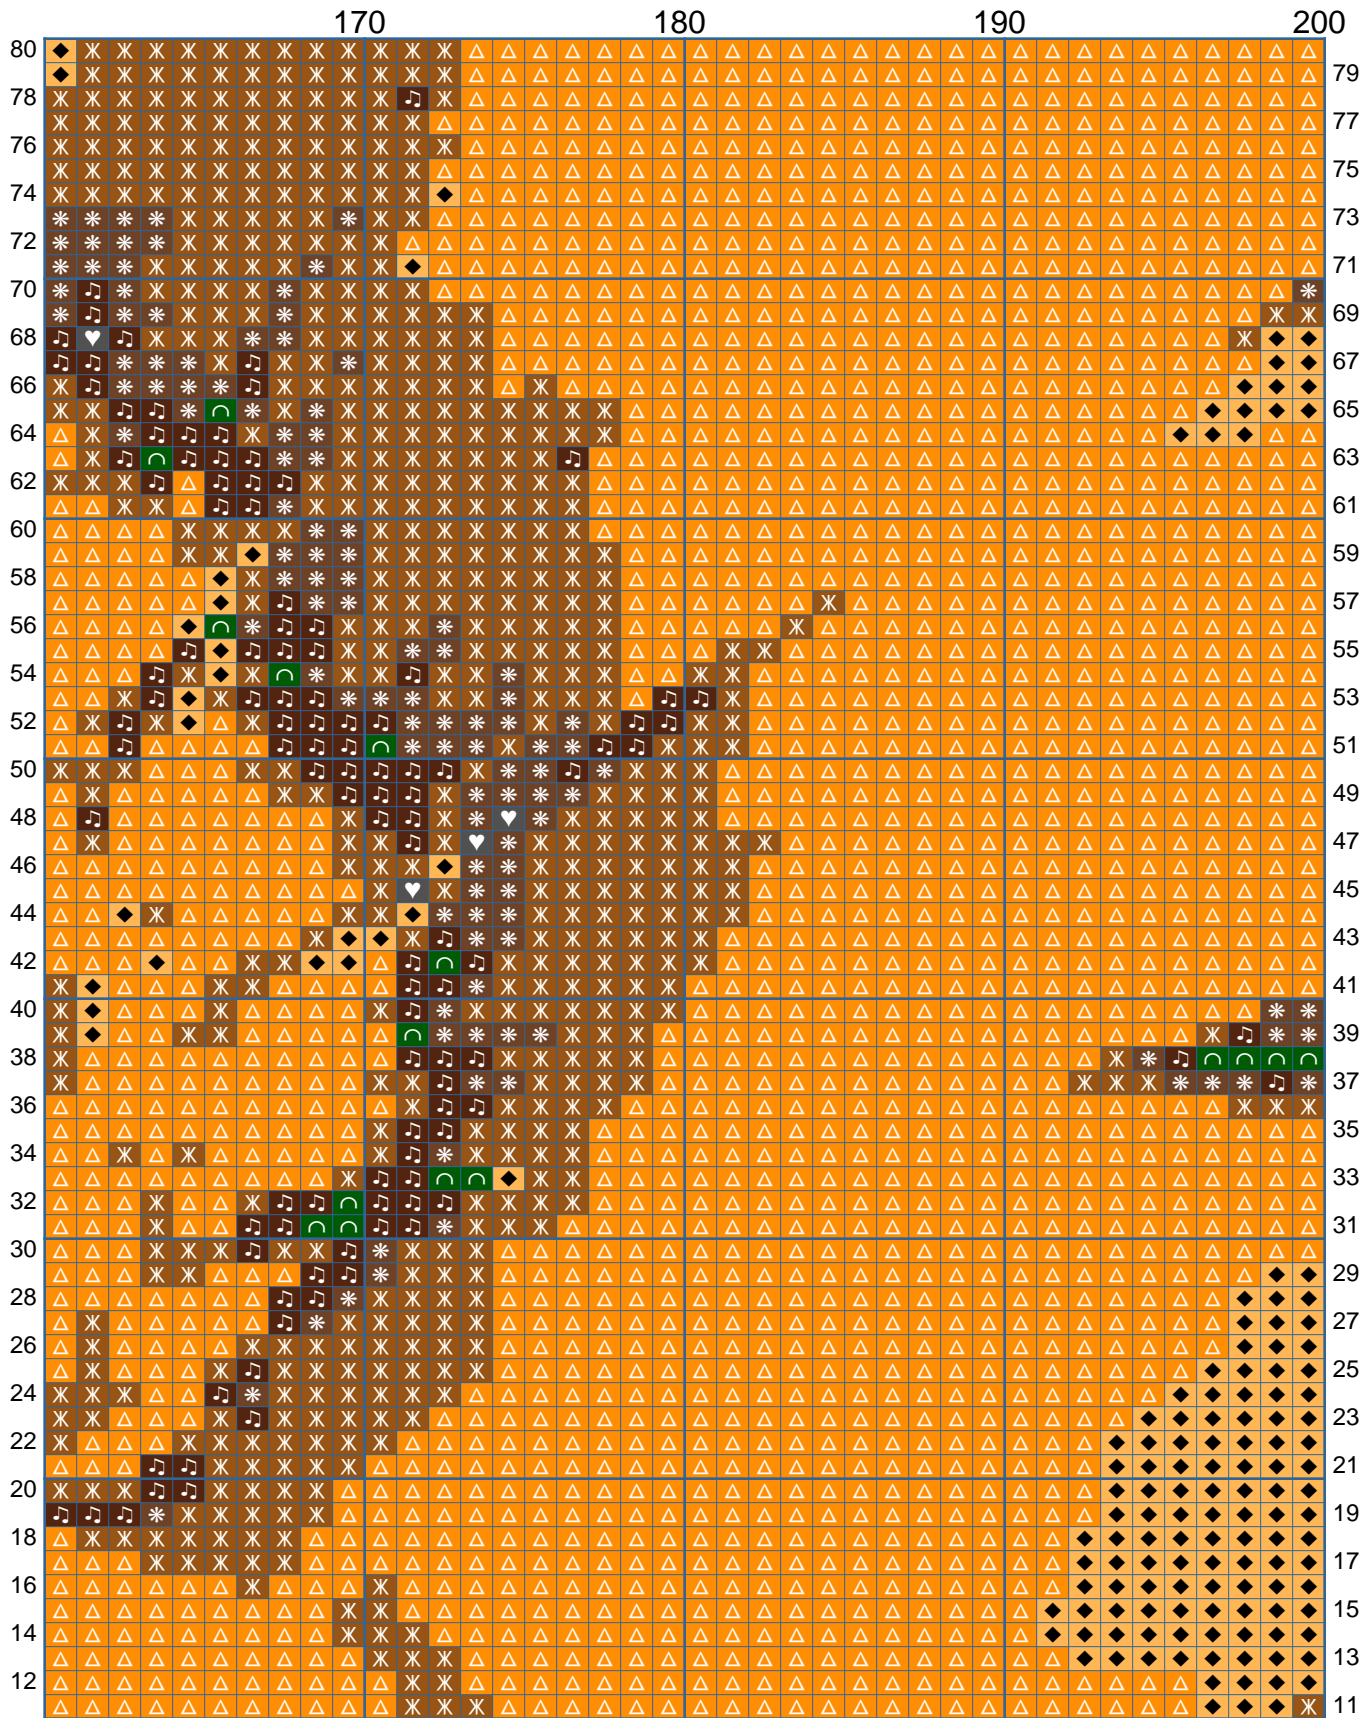

Yellow Flower Written Graph

Email: onlymuttix@gmail.com
Copyright: Muttix 2019
Stitch Counts: 200 wide x 150 high
Colors Used: 7
Notes: Single crochet with an I (5.5 mm) hook.

Symbol	Color	Count	Color Description
◆	Light Orange	6	3,400
△	Medium Orange	7	11,995
∩	Dark Green	14	3,053
⋈	Light Brown	30	3,381
*	Medium Brown	31	3,449
♪	Dark Brown	32	1,912
♥	Dark Gray	35	2,810

Chart Page Key

The chart below shows how all the previous pages fit together to create your final stitched work. The previous individual pages are numbered with a "Page" number in the upper right corner. This chart shows the final work with the page numbers over it.

Yellow Flower Written Graph

Email: onlymuttix@gmail.com
Copyright: Muttix 2019
Stitch Counts: 200 wide x 150 high
Colors Used: 7
Notes: Single crochet with an I (5.5 mm) hook.

Palette
Color **Count** **Color Name**