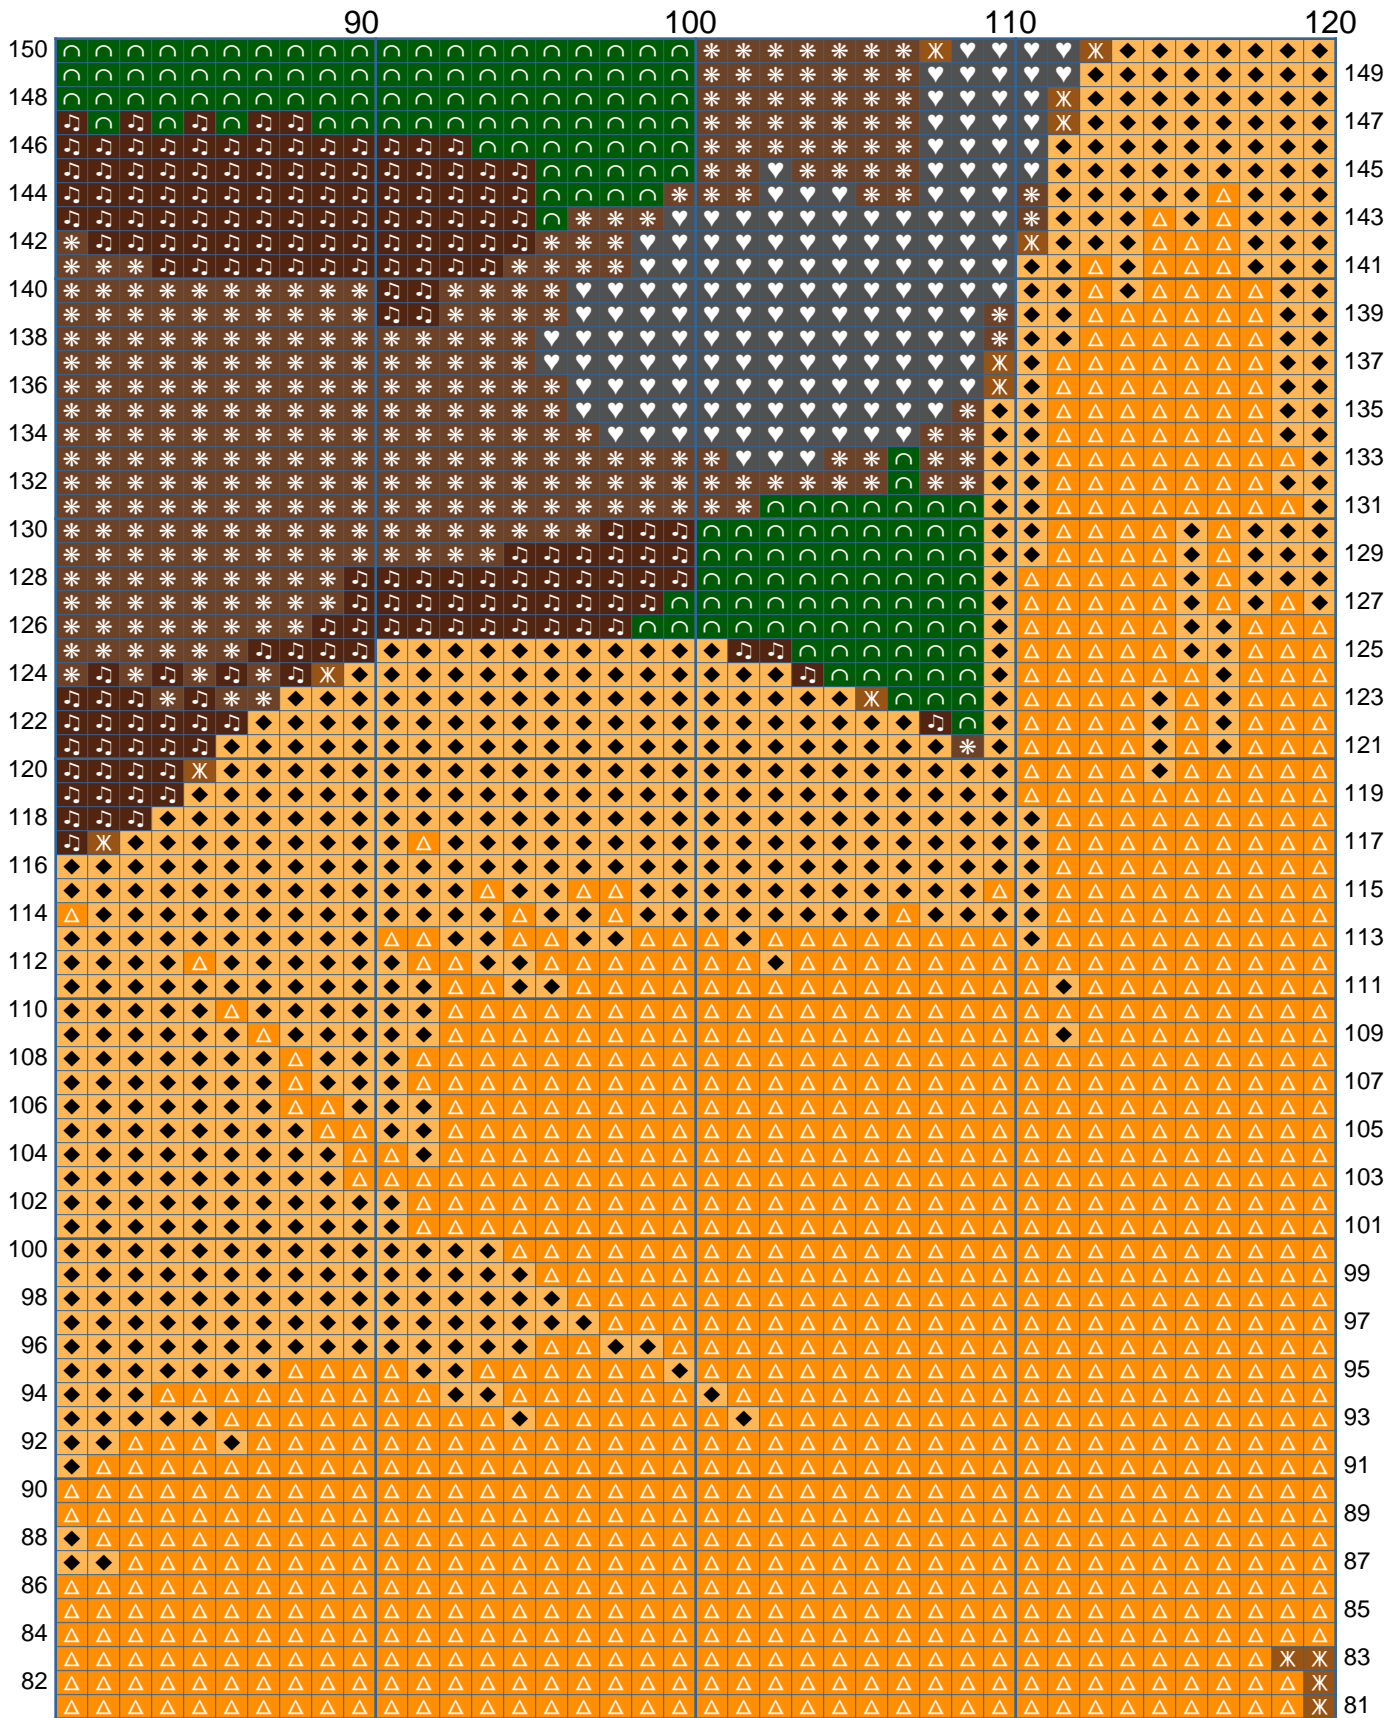

Yellow Flower Written Graph

Email: onlymuttix@gmail.com
Copyright: Muttix 2019
Stitch Counts: 200 wide x 150 high
Colors Used: 7
Notes: Single crochet with an I (5.5 mm) hook.

Symbol	Color	Count	Color Description
◆	Light Orange	6	3,400
△	Medium Orange	7	11,995
∩	Dark Green	14	3,053
⋈	Light Brown	30	3,381
*	Medium Brown	31	3,449
♪	Dark Brown	32	1,912
♥	Dark Gray	35	2,810

Chart Page Key

The chart below shows how all the previous pages fit together to create your final stitched work. The previous individual pages are numbered with a "Page" number in the upper right corner. This chart shows the final work with the page numbers over it.

Yellow Flower Written Graph

Email: onlymuttix@gmail.com
Copyright: Muttix 2019
Stitch Counts: 200 wide x 150 high
Colors Used: 7
Notes: Single crochet with an I (5.5 mm) hook.

Palette
Color **Count** **Color Name**