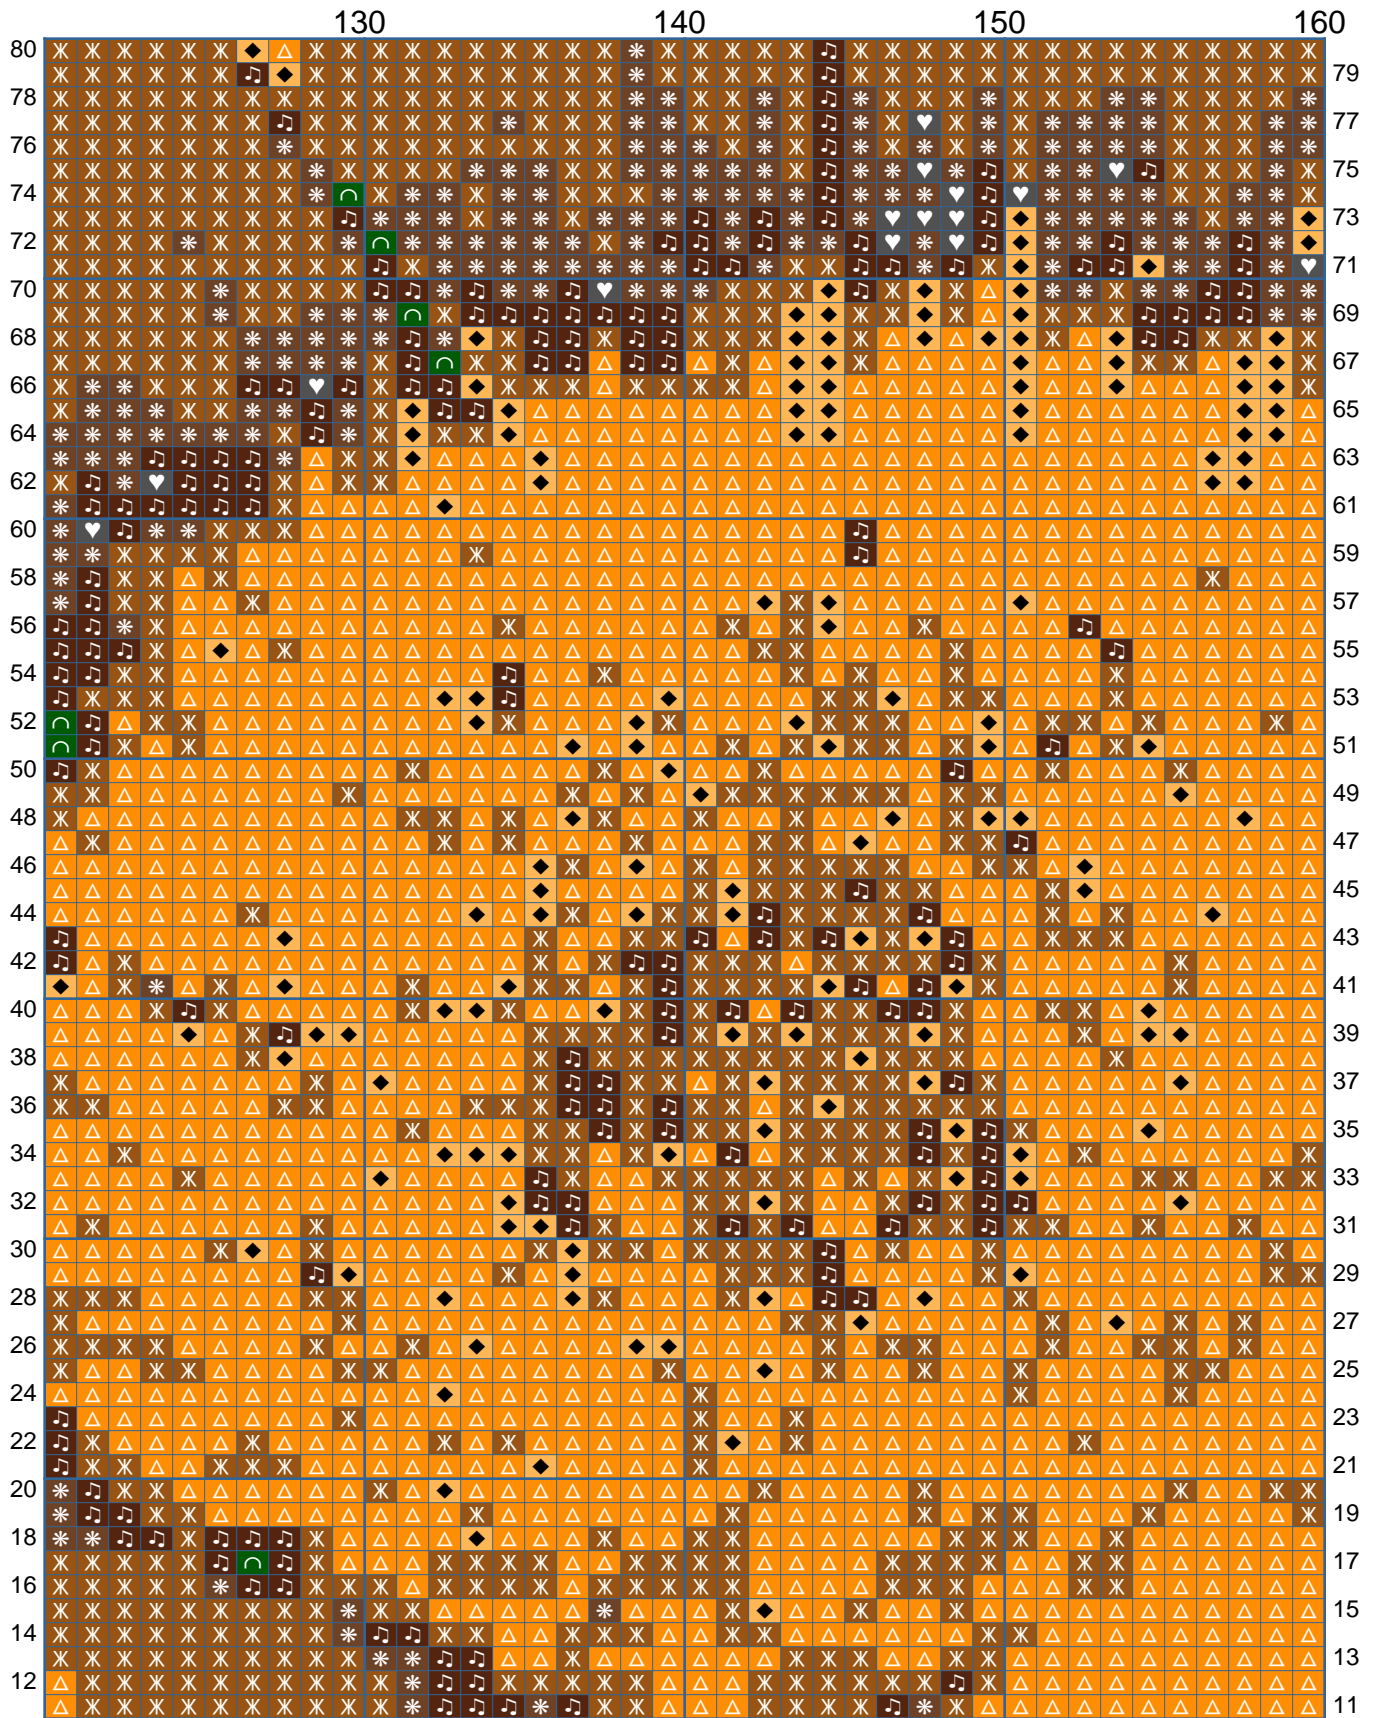

Yellow Flower Written Graph

Email: onlymuttix@gmail.com
Copyright: Muttix 2019
Stitch Counts: 200 wide x 150 high
Colors Used: 7
Notes: Single crochet with an I (5.5 mm) hook.

Symbol	Color	Count	Color Description
◆	Light Orange	6	3,400
△	Medium Orange	7	11,995
∩	Dark Green	14	3,053
⋈	Light Brown	30	3,381
*	Medium Brown	31	3,449
♪	Dark Brown	32	1,912
♥	Dark Gray	35	2,810

Chart Page Key

The chart below shows how all the previous pages fit together to create your final stitched work. The previous individual pages are numbered with a "Page" number in the upper right corner. This chart shows the final work with the page numbers over it.

Yellow Flower Written Graph

Email: onlymuttix@gmail.com
Copyright: Muttix 2019
Stitch Counts: 200 wide x 150 high
Colors Used: 7
Notes: Single crochet with an I (5.5 mm) hook.

Palette
Color **Count** **Color Name**