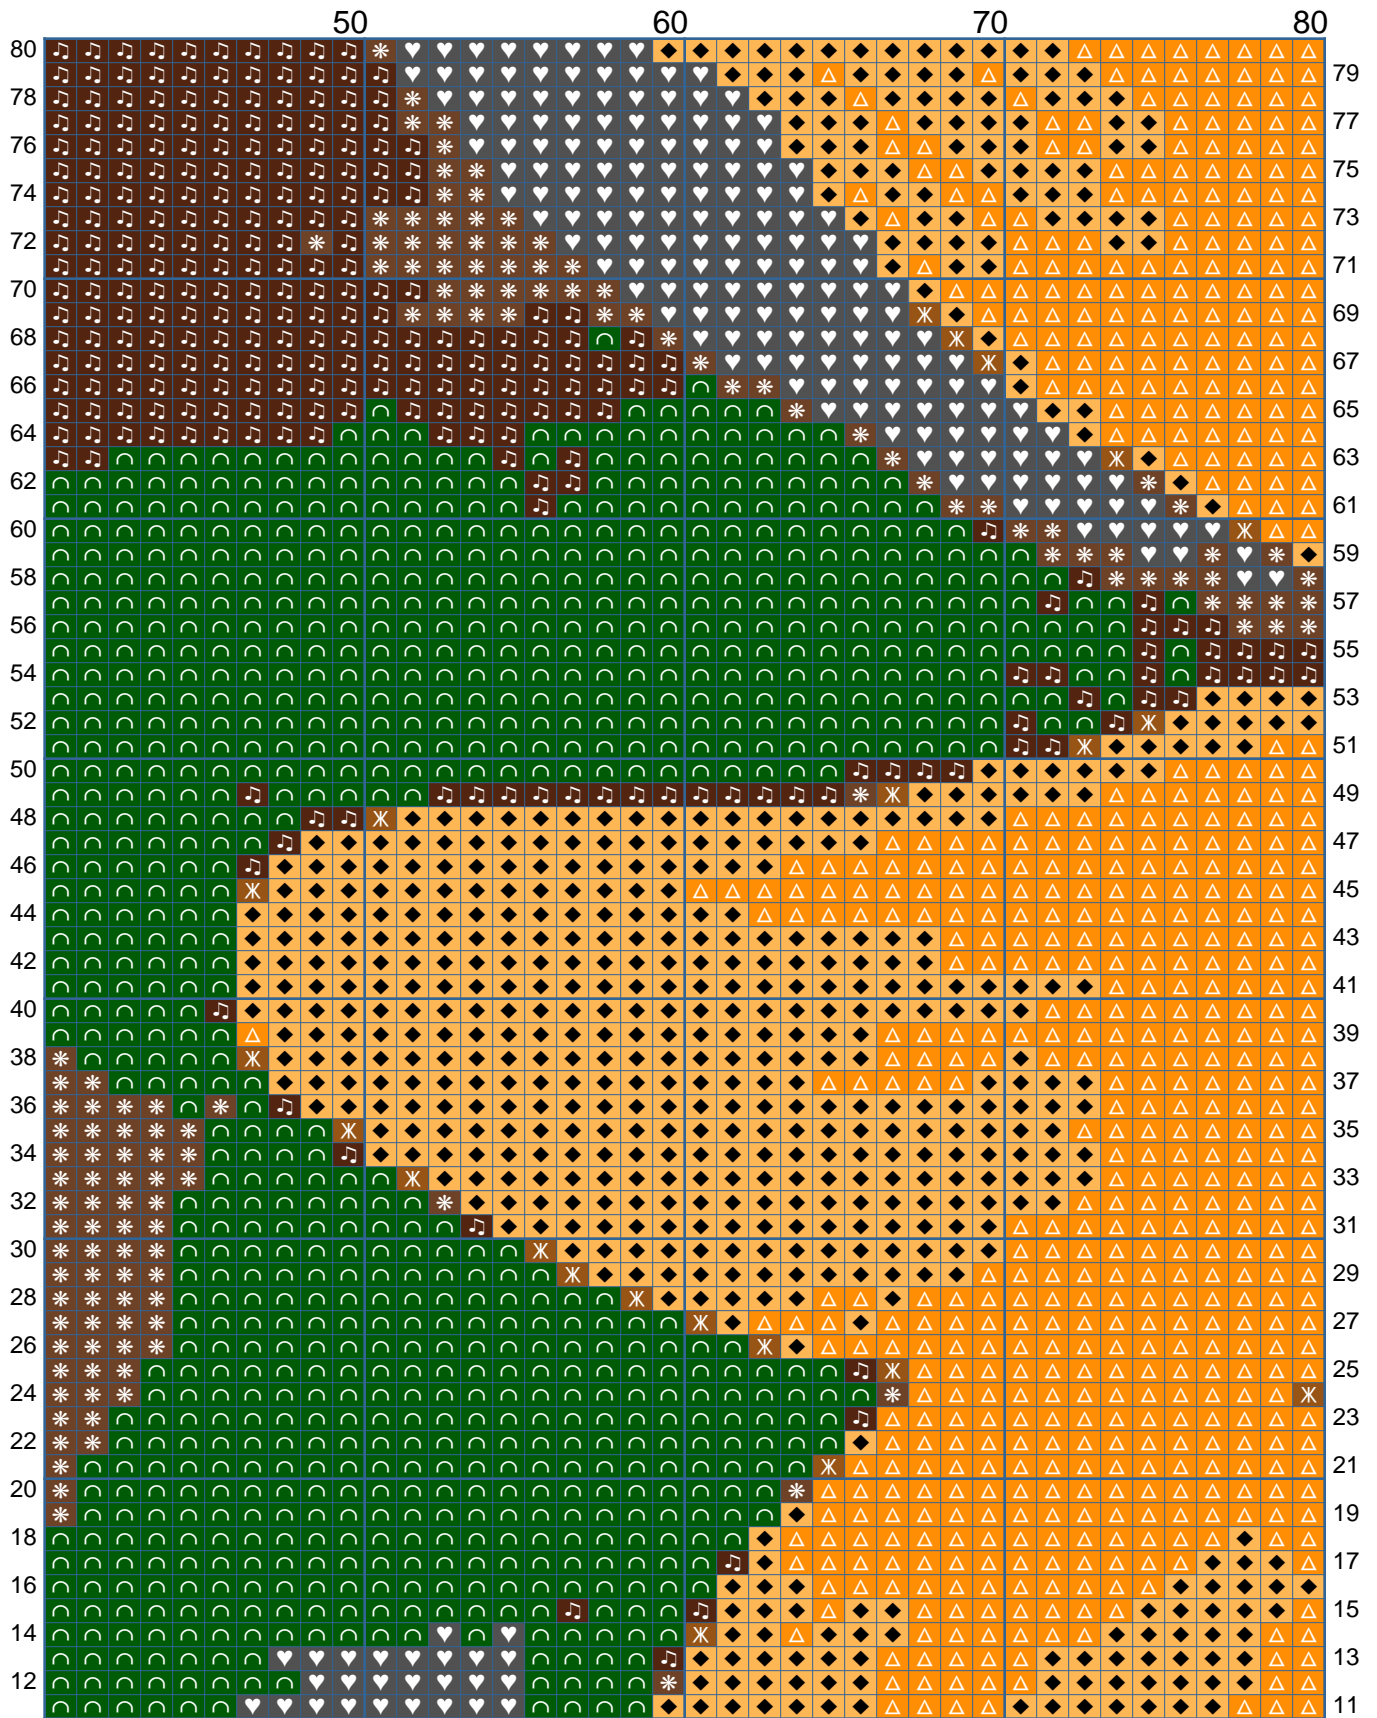

Yellow Flower Written Graph

Email: onlymuttix@gmail.com
Copyright: Muttix 2019
Stitch Counts: 200 wide x 150 high
Colors Used: 7
Notes: Single crochet with an I (5.5 mm) hook.

Symbol	Color	Count	Color Description
◆	Light Orange	6	3,400
△	Medium Orange	7	11,995
∩	Dark Green	14	3,053
⋈	Light Brown	30	3,381
*	Medium Brown	31	3,449
♪	Dark Brown	32	1,912
♥	Dark Gray	35	2,810

Chart Page Key

The chart below shows how all the previous pages fit together to create your final stitched work. The previous individual pages are numbered with a "Page" number in the upper right corner. This chart shows the final work with the page numbers over it.

Yellow Flower Written Graph

Email: onlymuttix@gmail.com
Copyright: Muttix 2019
Stitch Counts: 200 wide x 150 high
Colors Used: 7
Notes: Single crochet with an I (5.5 mm) hook.

Palette
Color **Count** **Color Name**