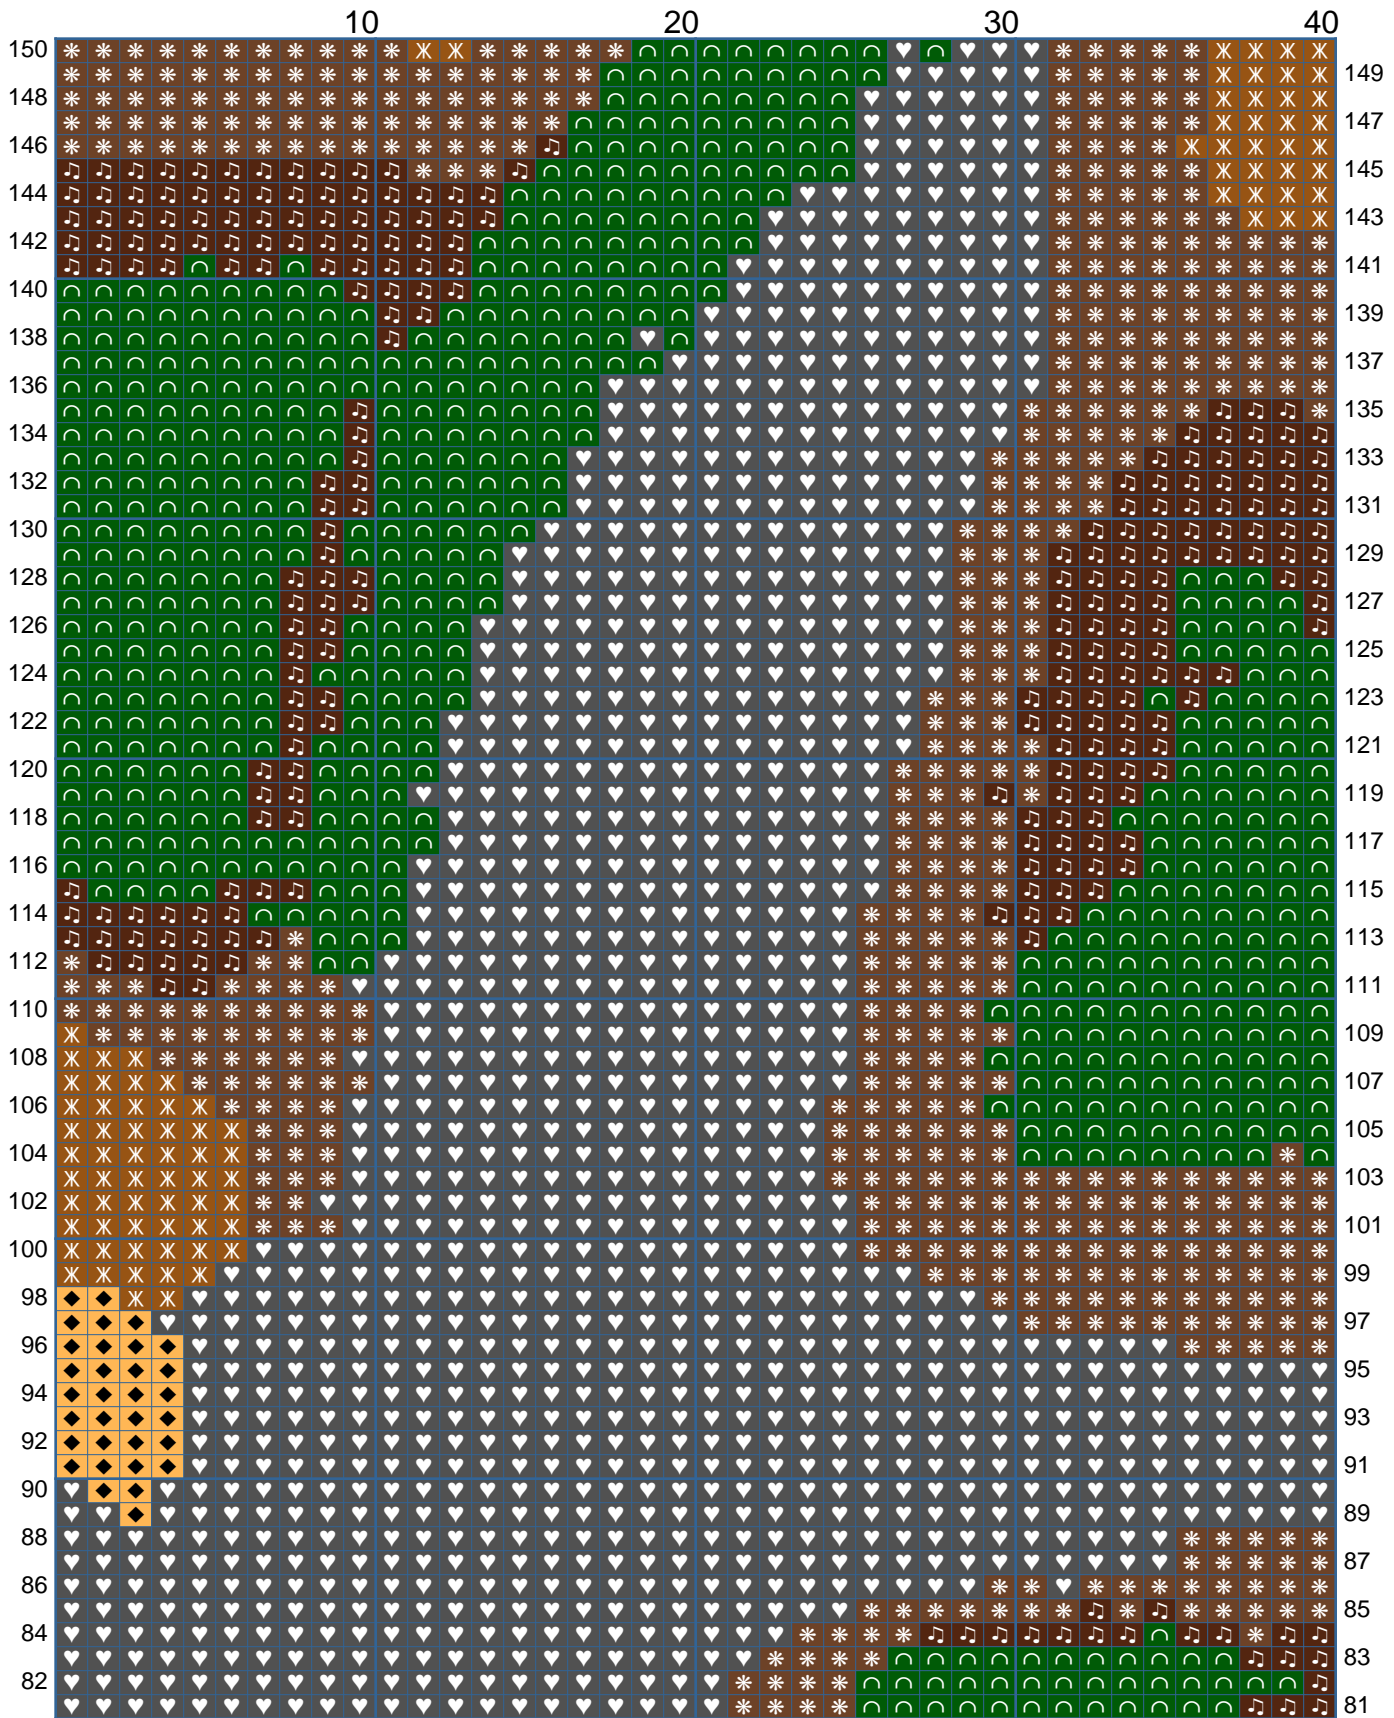

Yellow Flower Written Graph

Email: onlymuttix@gmail.com
Copyright: Muttix 2019
Stitch Counts: 200 wide x 150 high
Colors Used: 7
Notes: Single crochet with an I (5.5 mm) hook.

Symbol	Color	Count	Color Description
◆	Light Orange	6	3,400
△	Medium Orange	7	11,995
∩	Dark Green	14	3,053
⋈	Light Brown	30	3,381
*	Medium Brown	31	3,449
♪	Dark Brown	32	1,912
♥	Dark Gray	35	2,810

Chart Page Key

The chart below shows how all the previous pages fit together to create your final stitched work. The previous individual pages are numbered with a "Page" number in the upper right corner. This chart shows the final work with the page numbers over it.