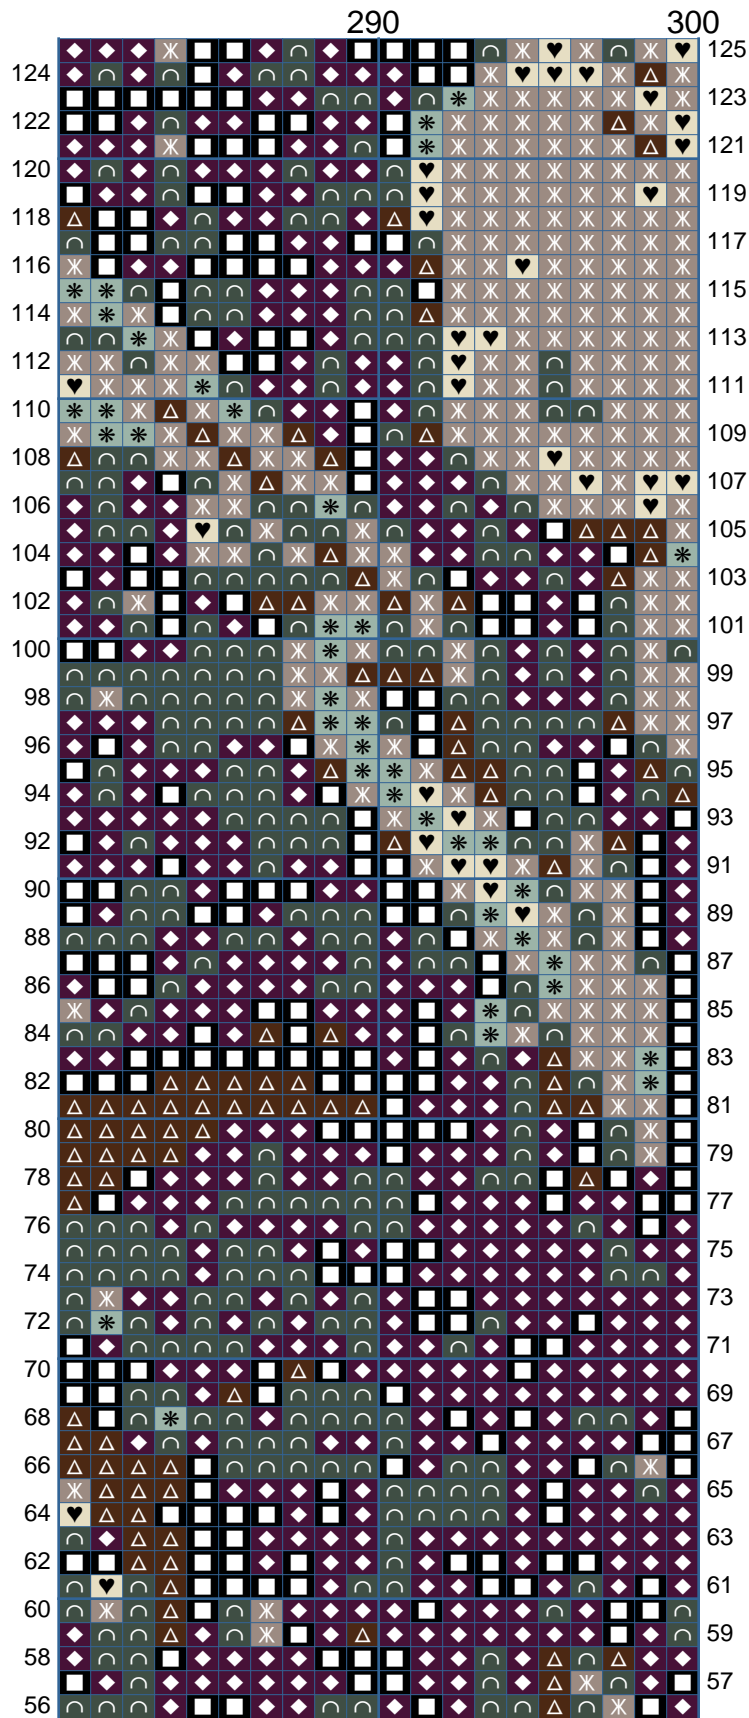

Chart Page Key

The chart below shows how all the previous pages fit together to create your final stitched work. The previous individual pages are numbered with a "Page" number in the upper right corner. This chart shows the final work with the page numbers over it.