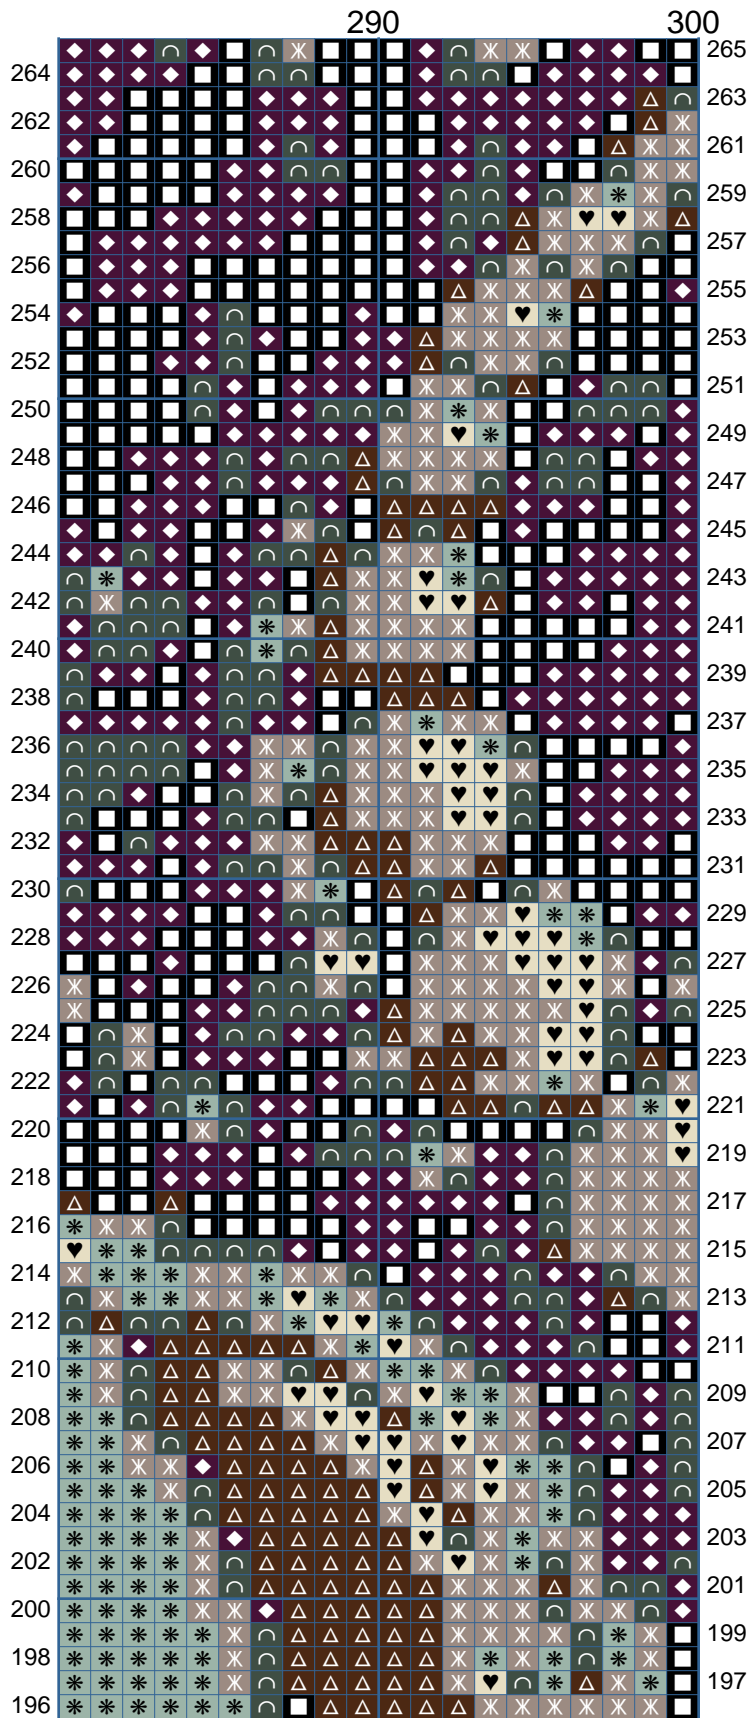

Chart Page Key

The chart below shows how all the previous pages fit together to create your final stitched work. The previous individual pages are numbered with a "Page" number in the upper right corner. This chart shows the final work with the page numbers over it.